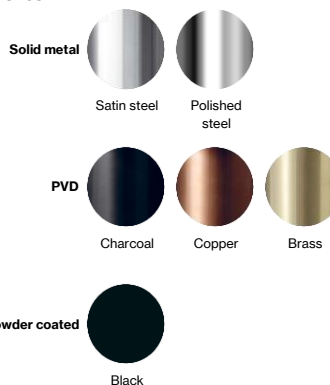

Available finishes

Spare parts/ accessories 14705602243 - Toilet roll holder 145mm
14706102100 - Toilet brush holder set
14560502002 - Coat hook 14x36mm with pin
14706202016 - Spare toilet roll holder 160mm

Mounting <https://dline.com/mounting-instructions/>

Product care