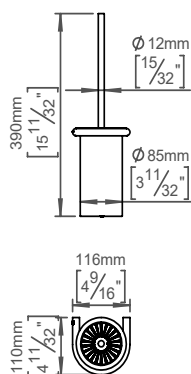

Bathroom boxset

Knud Holscher collection

Product Toilet roll holder, spare toilet roll holder, toilet brush holder, 2xcoat hooks.

Tender text Knud Holscher collection, d line bathroom boxset, 14/5605-7056-7061-7062, self-tapping screws included. Manufactured in the highest quality marine grade, AISI 316 stainless steel, protecting against high levels of corrosion. 20-year warranty

Product specification Material: stainless steel AISI 316
Surface finish: satin grain 320, crafted by hand
[20-year warranty (5 years for coated items)](#)